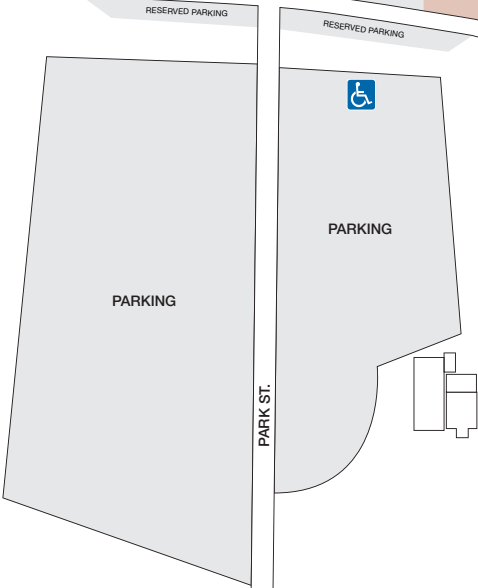

# BRADFORD CITY PARK

HORSE ARENA ROAD

TO HWY. 45 BYPASS

GRIFFIN CHAPEL ST.

W. MAIN ST.